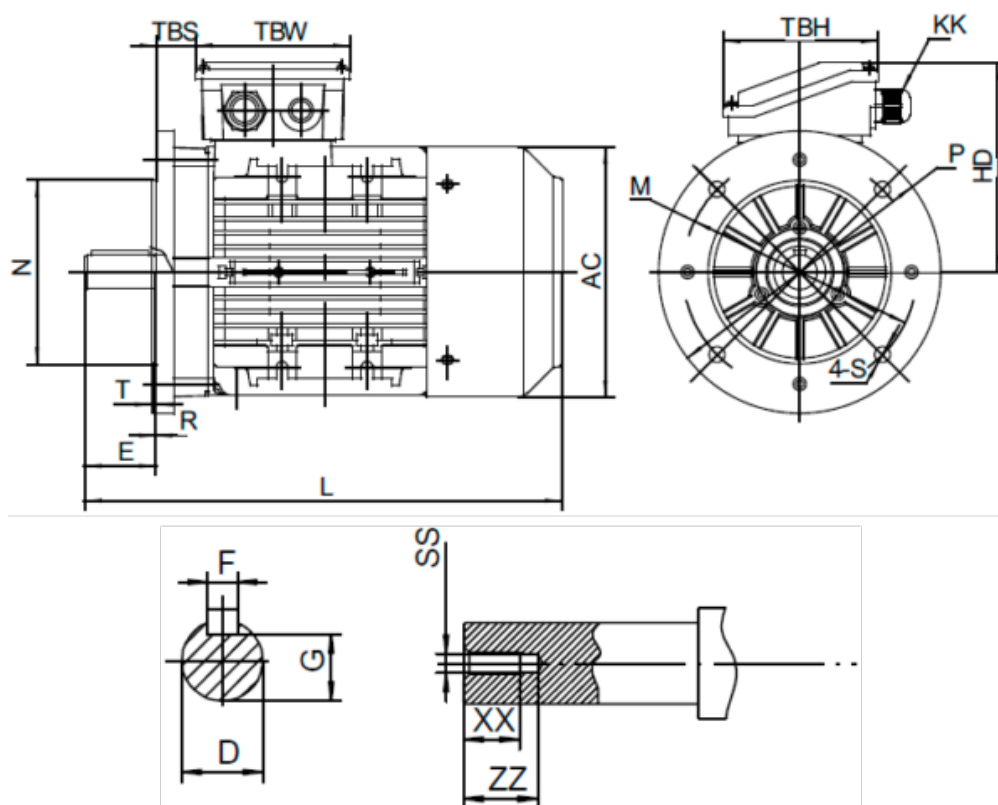

# Data Sheet

Article number: 2518004002240140

Description: Kleedrive T3A 100L2-2 4.0kw 2800 rpm UL/CSA  
3x400/690V 50 HZ IP55 B5 Eff=82,7%

## Measures

AA = 200	L = 376	TBH = 118
AC = Ø199	M = Ø215	TBS = 32
AD = 260	N = Ø180	TBW = 118
D = Ø28	P = Ø250	XX = 22
E = 60	R = 0	ZZ = 30
F = 8	S = Ø15	
G = 24	SS = M10	
HD = 160	T = 4	